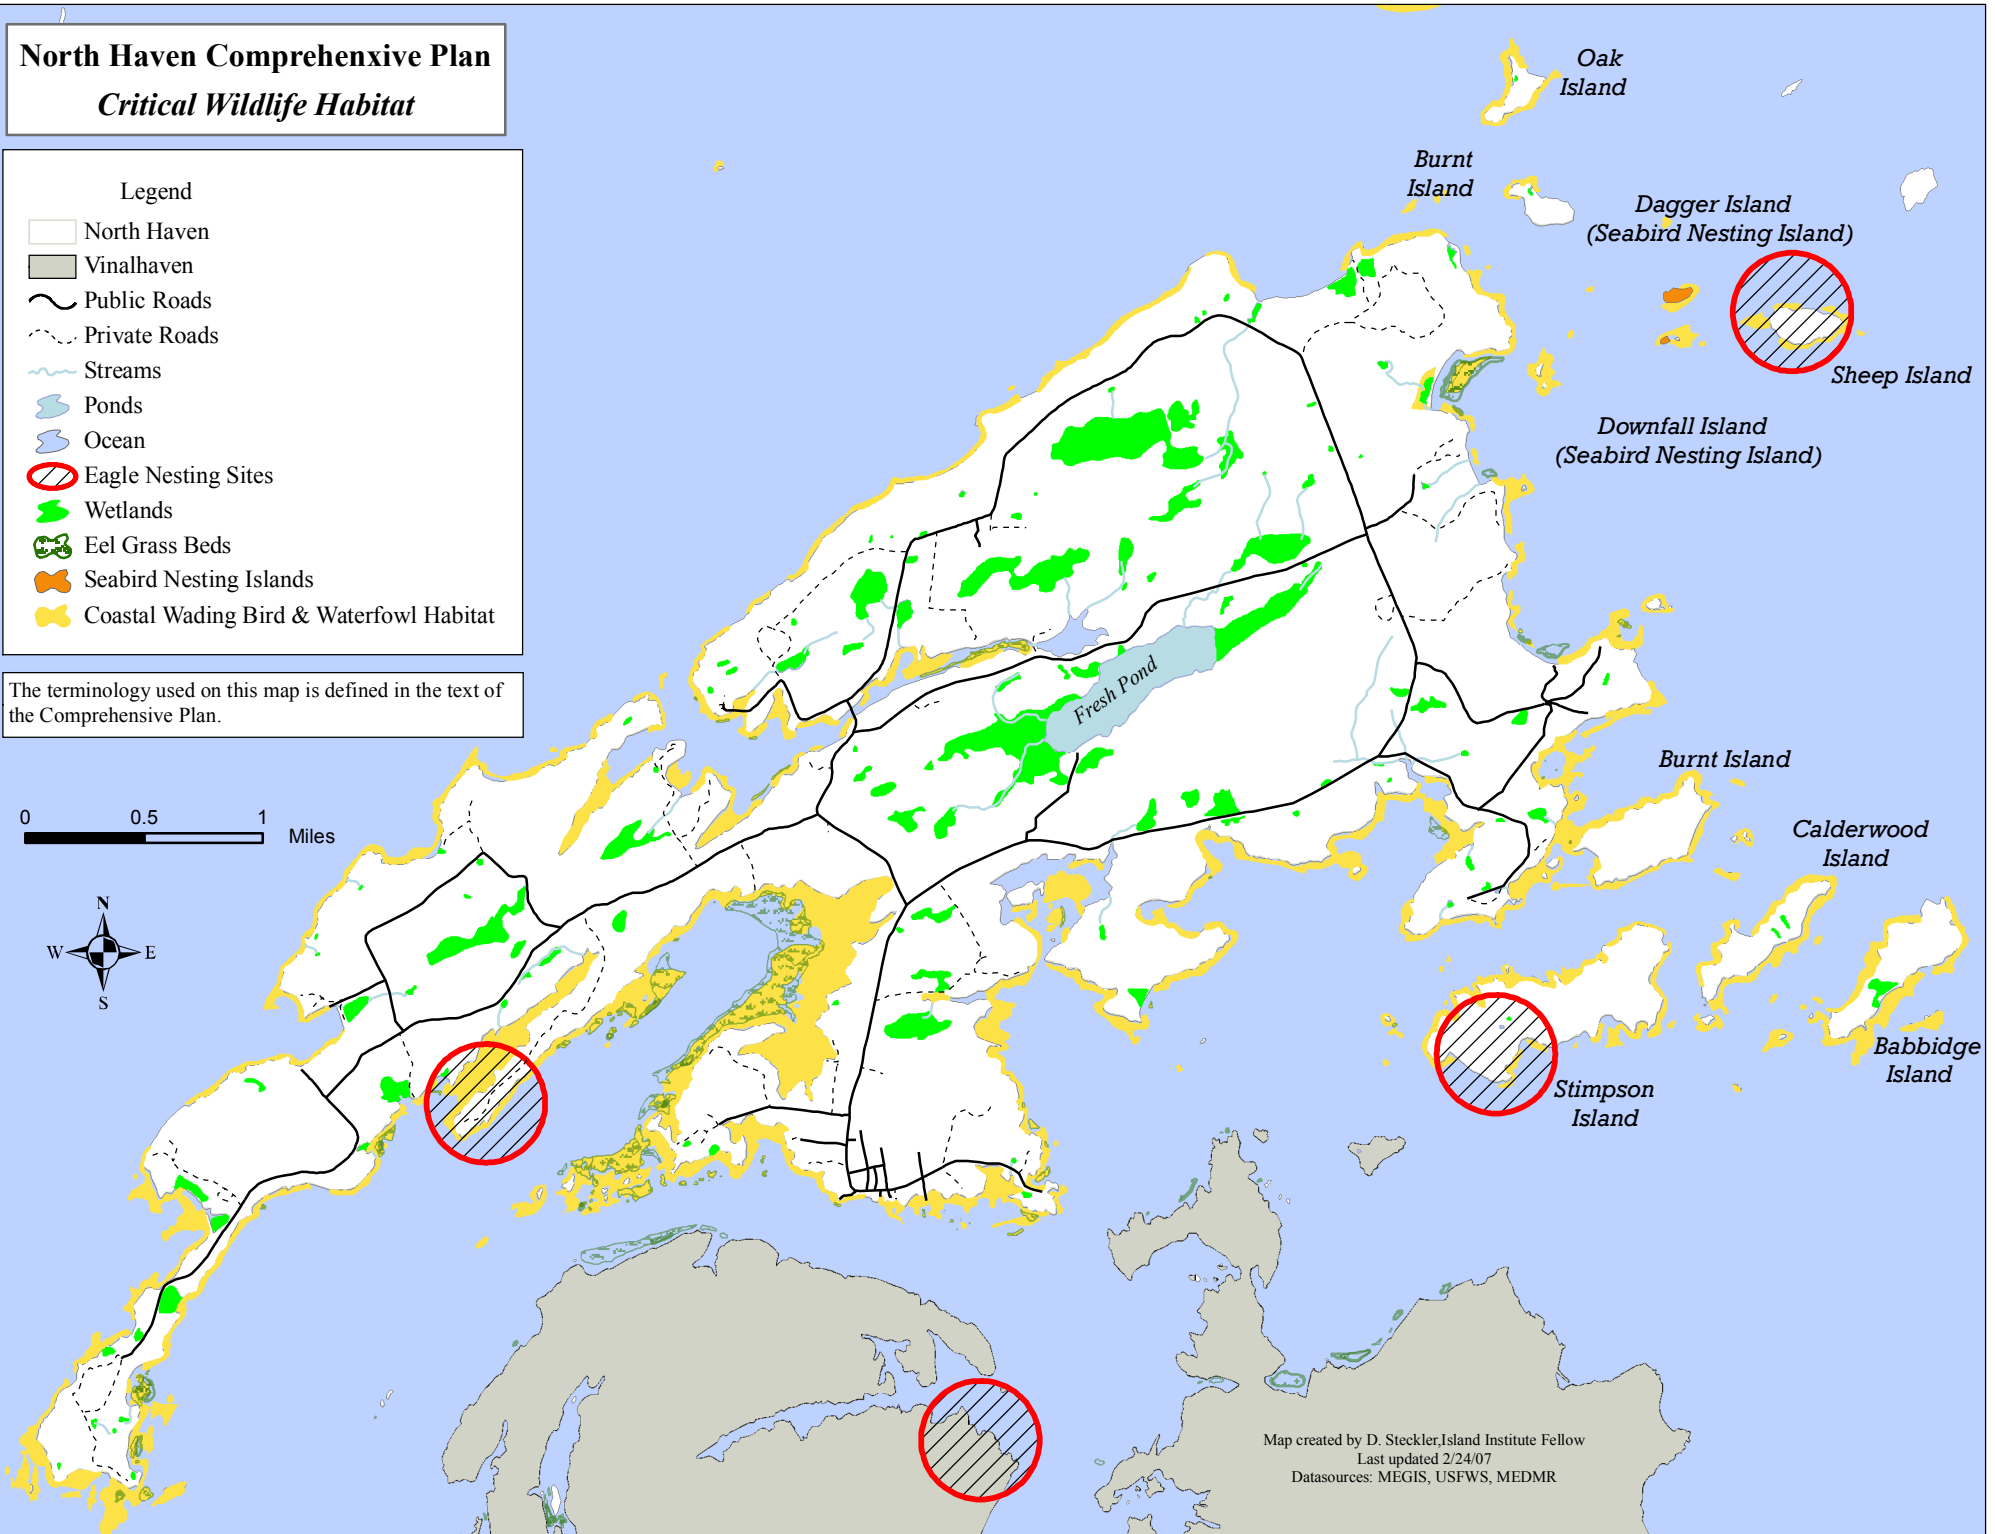

North Haven Comprehensive Plan

Critical Wildlife Habitat

Legend

- North Haven
- Vinalhaven
- Public Roads
- Private Roads
- Streams
- Ponds
- Ocean
- Eagle Nesting Sites
- Wetlands
- Eel Grass Beds
- Seabird Nesting Islands
- Coastal Wading Bird & Waterfowl Habitat

The terminology used on this map is defined in the text of the Comprehensive Plan.

Map created by D. Steckler, Island Institute Fellow
 Last updated 2/24/07
 Datasources: MEGIS, USFWS, MEDMR